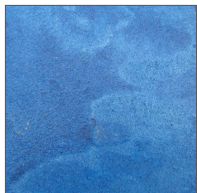

aqua colors

by **düraamen**

available colors

umber

bronze

lavender

lichen

stone

marine

wheat

mocha

argento

canary

ochre

peridot

wales charcoal

onyx black

french grey

rosa

mandarin

terra

white

düraamen provides this color guide for preliminary color selection only. Please refer to a physical sample prior to making a final selection. Contact düraamen for assistance.