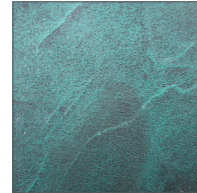

aqua colors

by **düraamen**

available colors

umber

bronze

lavender

lichen

stone

onyx black

french grey

rosa

mandarin

terra

white

düraamen provides this color guide for preliminary color selection only. Please refer to a physical sample prior to making a final selection. Contact düraamen for assistance.